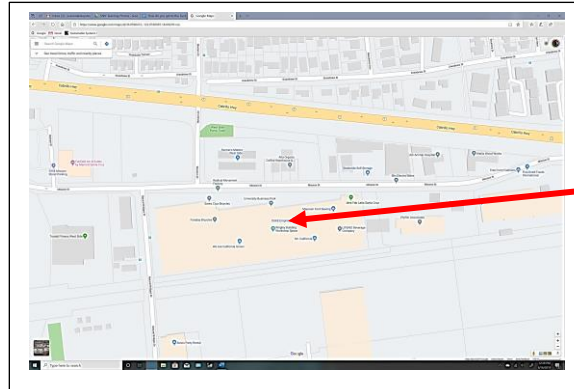

## How do you get to the Sustainable Systems Research Foundation?

Wrigley Building  
2801 Mission

**We are in the Wrigley Building, 2801 Mission Street (parallel to Highway 1 north).**

**Park in the lot on the opposite site of the street, then go in the front door.**