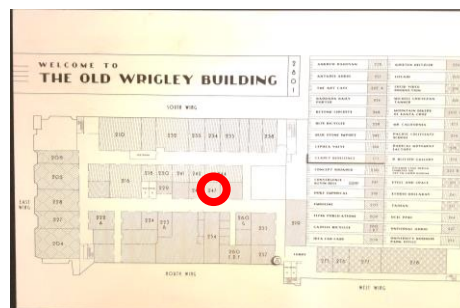

## How do you get to the Sustainable Systems Research Foundation?

Wrigley Building  
2801 Mission

**We are in the Wrigley Building, 2801 Mission Street (parallel to Highway 1 north).**

**Park in the lot on the opposite site of the street, then go in the front door.**

**Go up the stairs to your left to the second floor of the building (see layout)**

**Walk straight ahead and turn left, walk straight ahead again, and turn right**

**Walk to the end of the hall, turn left (again!) and walk down the hall.**