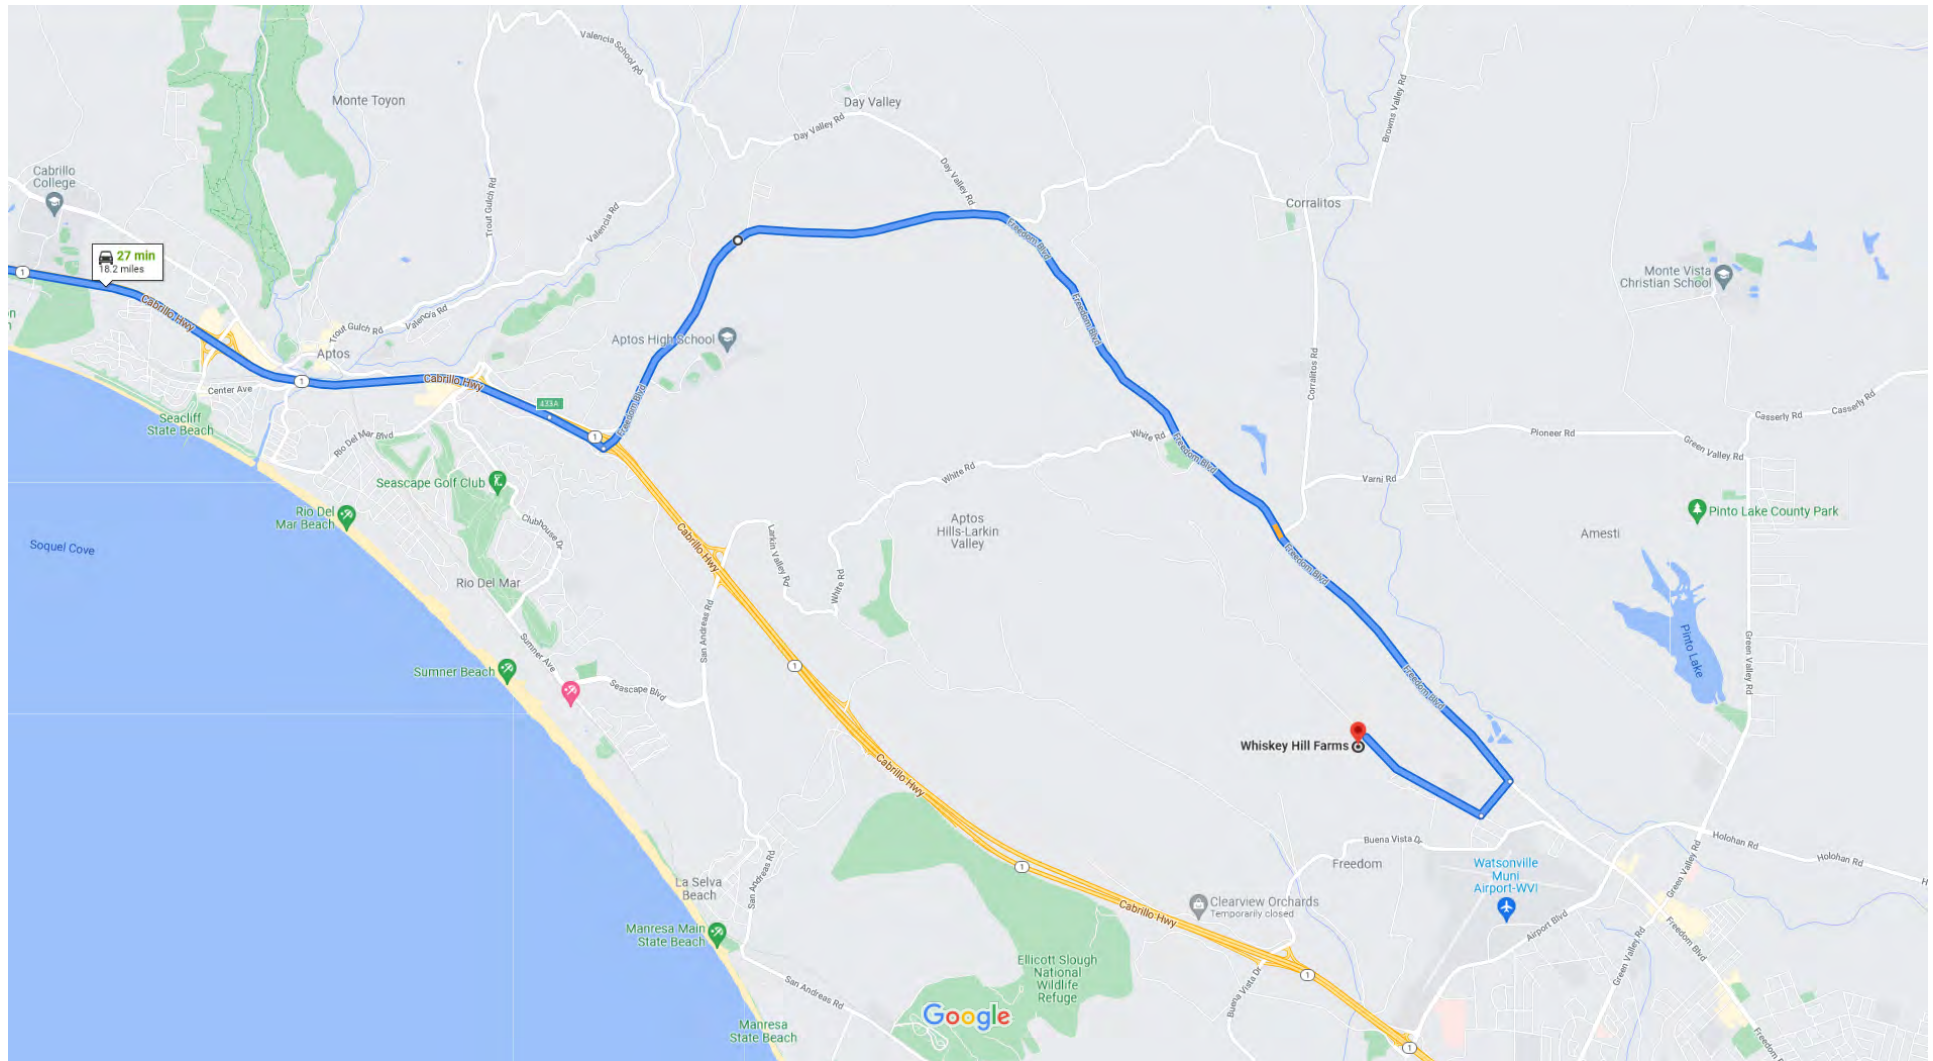

Google Maps Bay & Mission, Santa Cruz, CA to Whiskey Hill Farms

Drive 18.2 miles, 27 min

Map data ©2021 1 mi

Google Maps Bay & Mission, Santa Cruz, CA to Whiskey Hill Farms

Drive 18.2 miles, 27 min

Map data ©2021 2000 ft