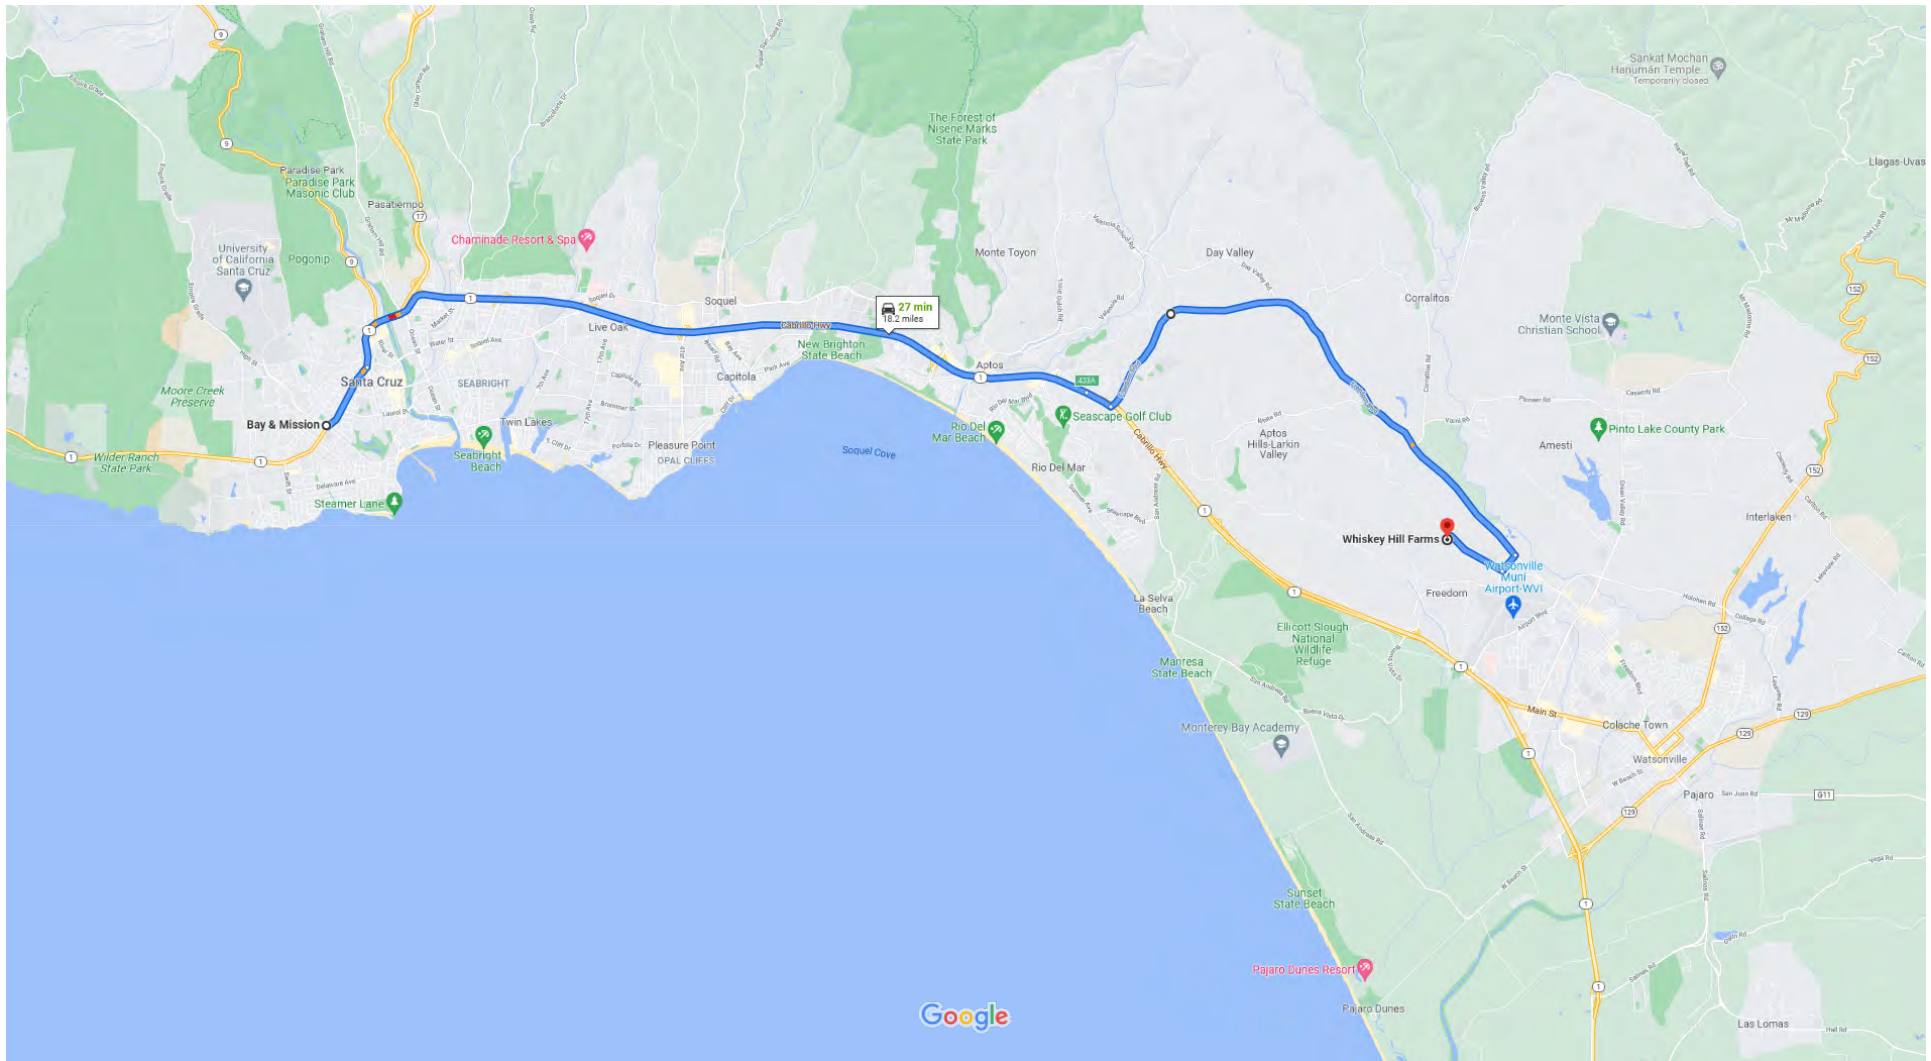

Google Maps Bay & Mission, Santa Cruz, CA to Whiskey Hill Farms

Drive 18.2 miles, 27 min

Map data ©2021 1 mi

Google Maps Bay & Mission, Santa Cruz, CA to Whiskey Hill Farms

Drive 18.2 miles, 27 min

Map data ©2021 2000 ft